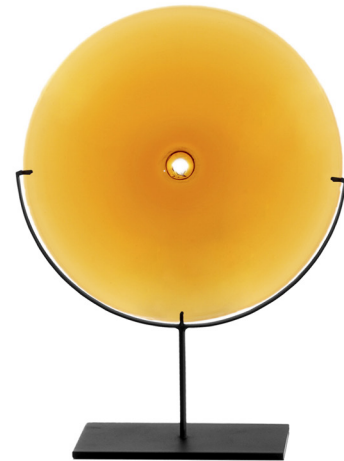

■ Pool A842V3W + A842V30 + A842V3V

■ Pool A842VW0

■ A84203V

■ Pool A842VGW

■ Pool A842V6W

SCHEMA'S

SCULPTURE

18cm H 32cm
7,09" H 12,6"

30cm H 53cm
11,81" H 20,87"

53,3cm H 30,5cm
20,98" H 12,01"

61cm H 45,7cm
24,02" H 17,99"

73,7cm H 61cm
29,02" H 24,02"

FINISHINGS

Finishing

AMBER

WHITE