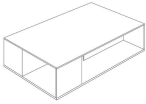

■ T140V00

■ T140V41

■ T140VX1

■ T140VM1

■ T140VH3

■ T140VM4

SCHEMA'S

SQUARE CORNER

60cm x 60cm H 42cm
23,62" x 23,62" H 16,54"

60cm x 60cm H 70cm
23,62" x 23,62" H 27,56"

SQUARE CENTRAL

100cm x 100cm H 34cm
39,37" x 39,37" H 13,39"

RECTANGULAR CENTRAL

85cm x 125cm H 34cm
33,46" x 49,21" H 13,39"