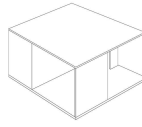

■ T140V00

■ T140V41

■ T140VX1

■ T140VM1

■ T140VH3

■ T140VM4

SCHEMA'S

SQUARE CORNER

60cm x 60cm H 42cm
23,62" x 23,62" H 16,54"

60cm x 60cm H 70cm
23,62" x 23,62" H 27,56"

SQUARE CENTRAL

100cm x 100cm H 34cm
39,37" x 39,37" H 13,39"

RECTANGULAR CENTRAL

85cm x 125cm H 34cm
33,46" x 49,21" H 13,39"