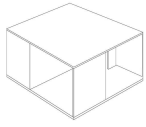

■ T140V00

■ T140V41

■ T140VX1

■ T140VM1

■ T140VH3

■ T140VM4

SCHEMA'S

SQUARE CORNER

60cm x 60cm H 42cm
23,62" x 23,62" H 16,54"

60cm x 60cm H 70cm
23,62" x 23,62" H 27,56"

SQUARE CENTRAL

100cm x 100cm H 34cm
39,37" x 39,37" H 13,39"

RECTANGULAR CENTRAL

85cm x 125cm H 34cm
33,46" x 49,21" H 13,39"