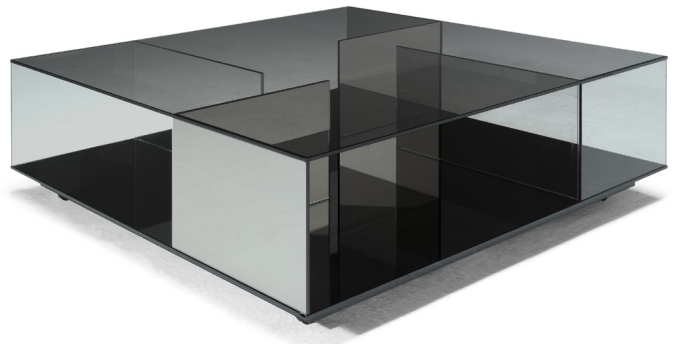

■ T140VX1

■ T140V01

■ T140VM4

■ T140V04

■ T140VX3

■ T140V03

SCHEMA'S

SQUARE CORNER

60cm x 60cm H 42cm
23,62" x 23,62" H 16,54"

60cm x 60cm H 70cm
23,62" x 23,62" H 27,56"

SQUARE CENTRAL

100cm x 100cm H 34cm
39,37" x 39,37" H 13,39"

RECTANGULAR CENTRAL

85cm x 125cm H 34cm
33,46" x 49,21" H 13,39"

FINISHINGS

Frame finishing

BRONZE

SMOKE

TRANSPARENT