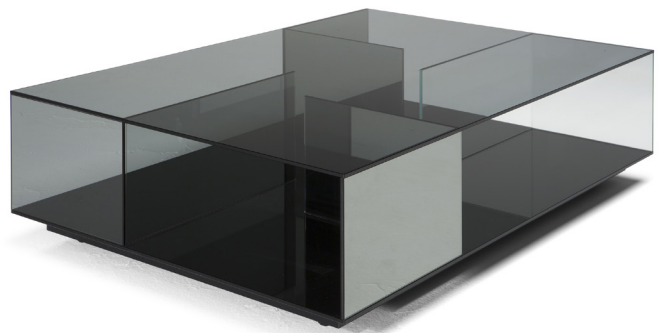

■ T140VX1

■ T140V01

■ T140VM4

■ T140V04

■ T140VX3

■ T140V03

SCHEMA'S

SQUARE CORNER

60cm x 60cm H 42cm
23,62" x 23,62" H 16,54"

60cm x 60cm H 70cm
23,62" x 23,62" H 27,56"

SQUARE CENTRAL

100cm x 100cm H 34cm
39,37" x 39,37" H 13,39"

RECTANGULAR CENTRAL

85cm x 125cm H 34cm
33,46" x 49,21" H 13,39"

FINISHINGS

Frame finishing

BRONZE

SMOKE

TRANSPARENT