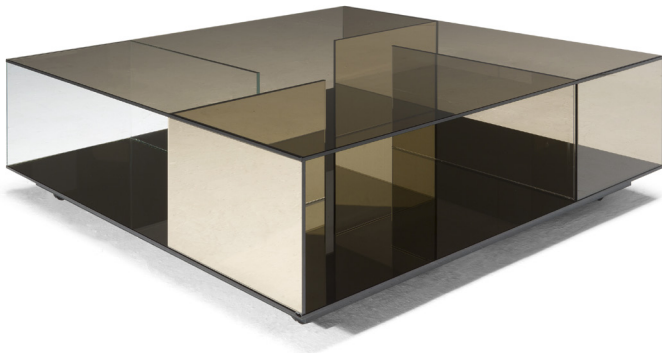

■ T140VX1

■ T140V01

■ T140VM4

■ T140V04

■ T140VX3

■ T140V03

SCHEMA'S

SQUARE CORNER

60cm x 60cm H 42cm
23,62" x 23,62" H 16,54"

60cm x 60cm H 70cm
23,62" x 23,62" H 27,56"

SQUARE CENTRAL

100cm x 100cm H 34cm
39,37" x 39,37" H 13,39"

RECTANGULAR CENTRAL

85cm x 125cm H 34cm
33,46" x 49,21" H 13,39"

FINISHINGS

Frame finishing

BRONZE

SMOKE

TRANSPARENT