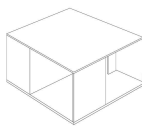

■ T140VX1

■ T140V01

■ T140VM4

■ T140V04

■ T140VX3

■ T140V03

SCHEMA'S

SQUARE CORNER

60cm x 60cm H 42cm
23,62" x 23,62" H 16,54"

60cm x 60cm H 70cm
23,62" x 23,62" H 27,56"

SQUARE CENTRAL

100cm x 100cm H 34cm
39,37" x 39,37" H 13,39"

RECTANGULAR CENTRAL

85cm x 125cm H 34cm
33,46" x 49,21" H 13,39"